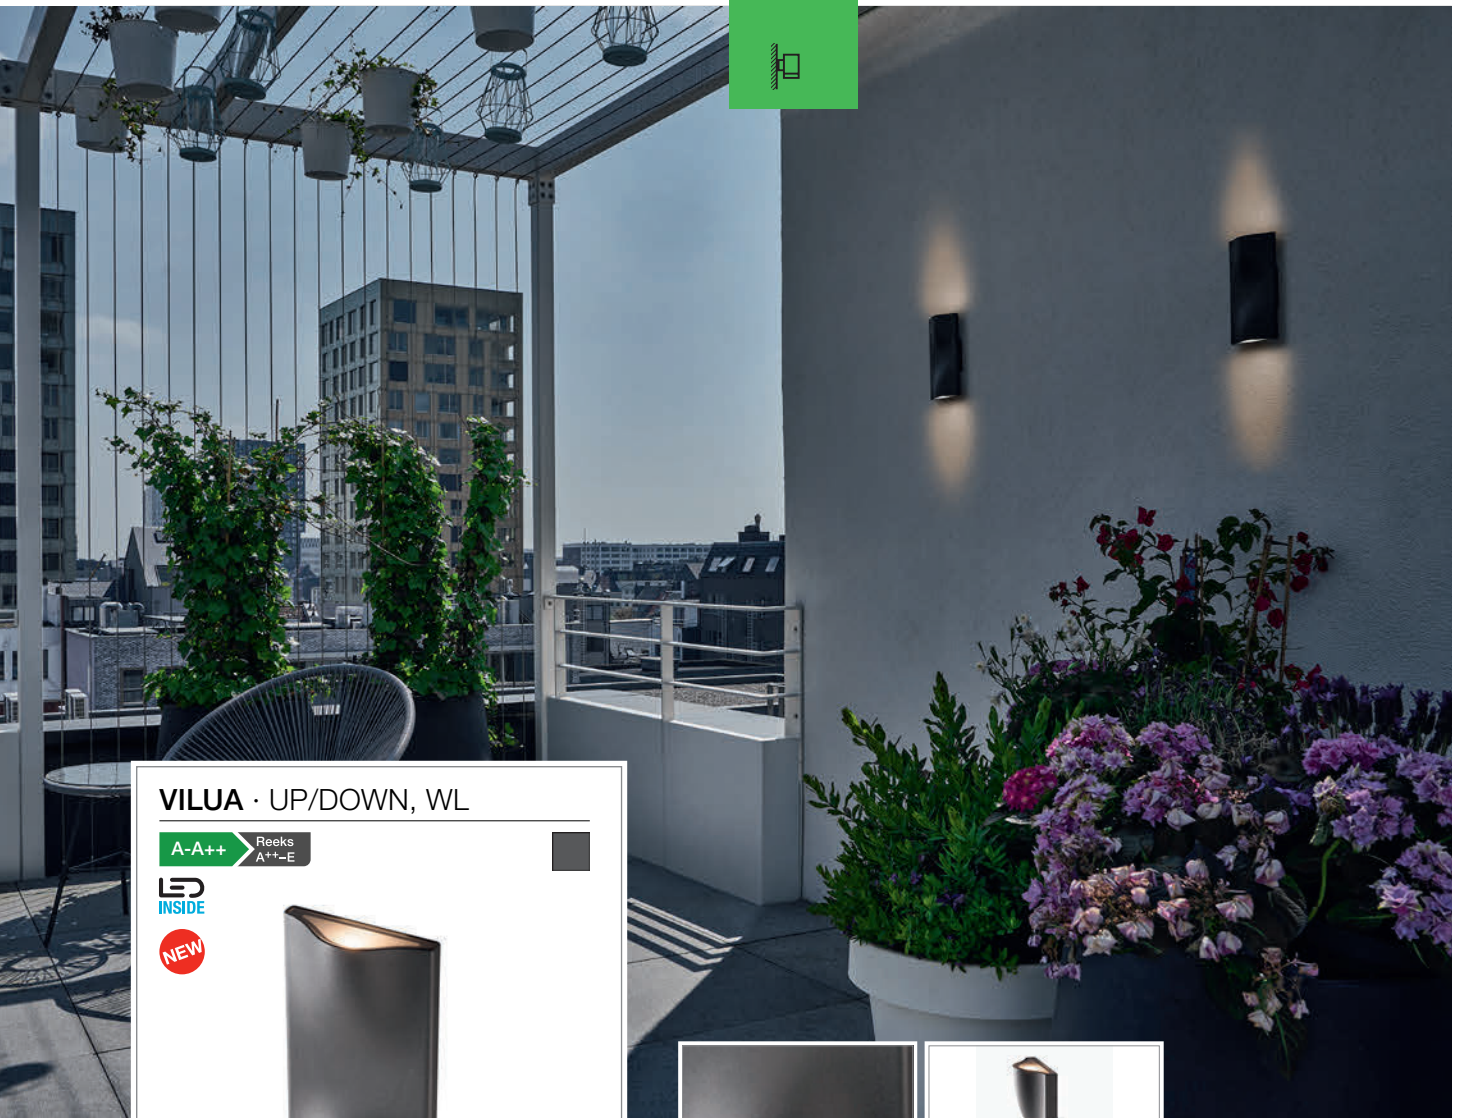

VILUA · UP/DOWN, WL

A-A++ Reeks A++-E

LED INSIDE

NEW