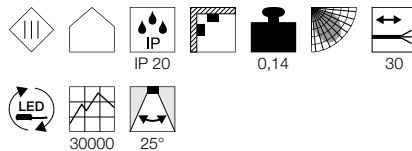

Productspecificaties

500mA / 7,7W

Materiaal: aluminium / polycarbonaat (PC)

Aanbevolen accessoires

■ Honeycomb module

Art. nr. **1002596** | 3,29 EUR

□ Led-driver 500mA | 9W

Art. nr. **464091** | 22,90 EUR

□ Led-driver | 500mA |

10W incl. trekontlasting

Art. nr. **464141** | 32,90 EUR